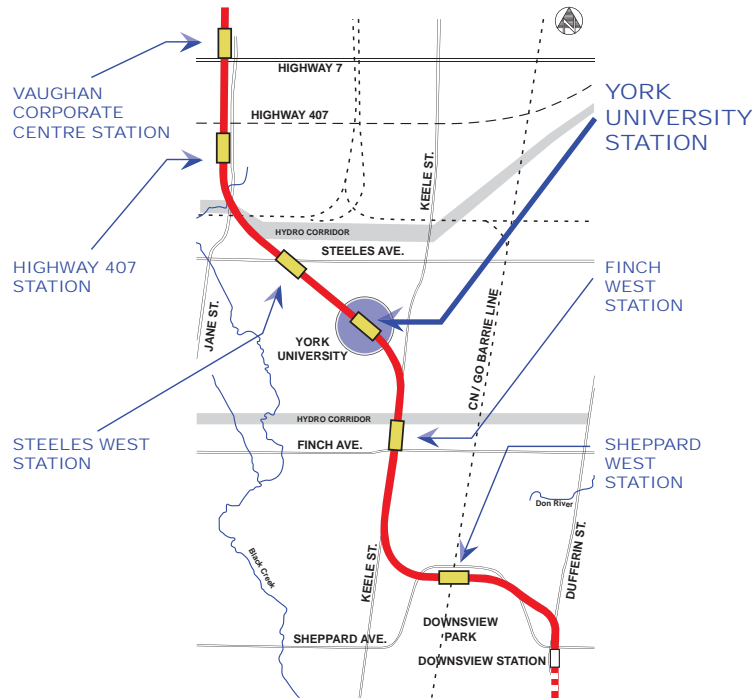

Toronto-York Spadina Subway Extension

York University Subway Station Public Open House

The Toronto-York Spadina Subway Extension (TYSSE) project will extend the TTC subway system from Downsview Subway Station to the City of Vaughan.

Toronto Transit Commission invites you to drop by a Public Open House to view the preliminary design of the **York University Station**. The Open House will exhibit the station design concept. This is the first of two public open houses for York University Station, with the second to show detailed architectural concepts, scheduled for Spring 2010.

DATE: Thursday, December 3, 2009
TIME: 3:00 - 6:00 pm
LOCATION: Vari Hall, Rotunda

Take Transit:
From Downsview Station to York University Common area take Bus #196 - York University Rocket or Bus #106 - York University