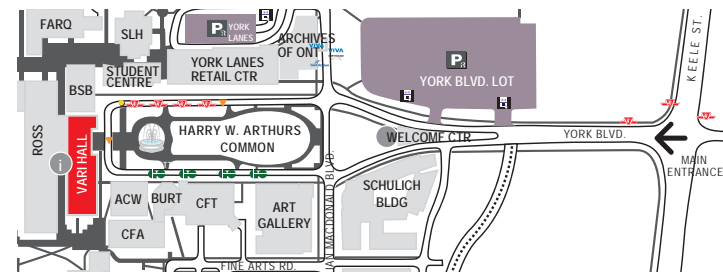

Toronto-York Spadina Subway Extension

York University Subway Station Public Open House

The Toronto-York Spadina Subway Extension (TYSSE) project will extend the TTC subway system from Downsview Subway Station to the City of Vaughan.

Toronto Transit Commission invites you to drop by a Public Open House to view the preliminary design of the **York University Station**. The Open House will exhibit the station design concept. This is the first of two public open houses for York University Station, with the second to show detailed architectural concepts, scheduled for Spring 2010.

DATE: Thursday, December 3, 2009
TIME: 3:00 - 6:00 pm
LOCATION: Vari Hall, Rotunda

Take Transit:
From Downsview Station to York University Common area take Bus #196 - York University Rocket or Bus #106 - York University