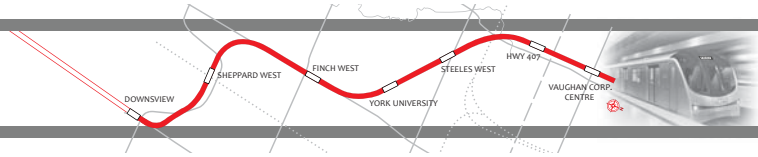

Toronto-York Spadina Subway Extension

York University Subway Station Public Open House

The Toronto-York Spadina Subway Extension (TYSSE) project will extend the TTC subway system from Downsview Subway Station to the City of Vaughan.